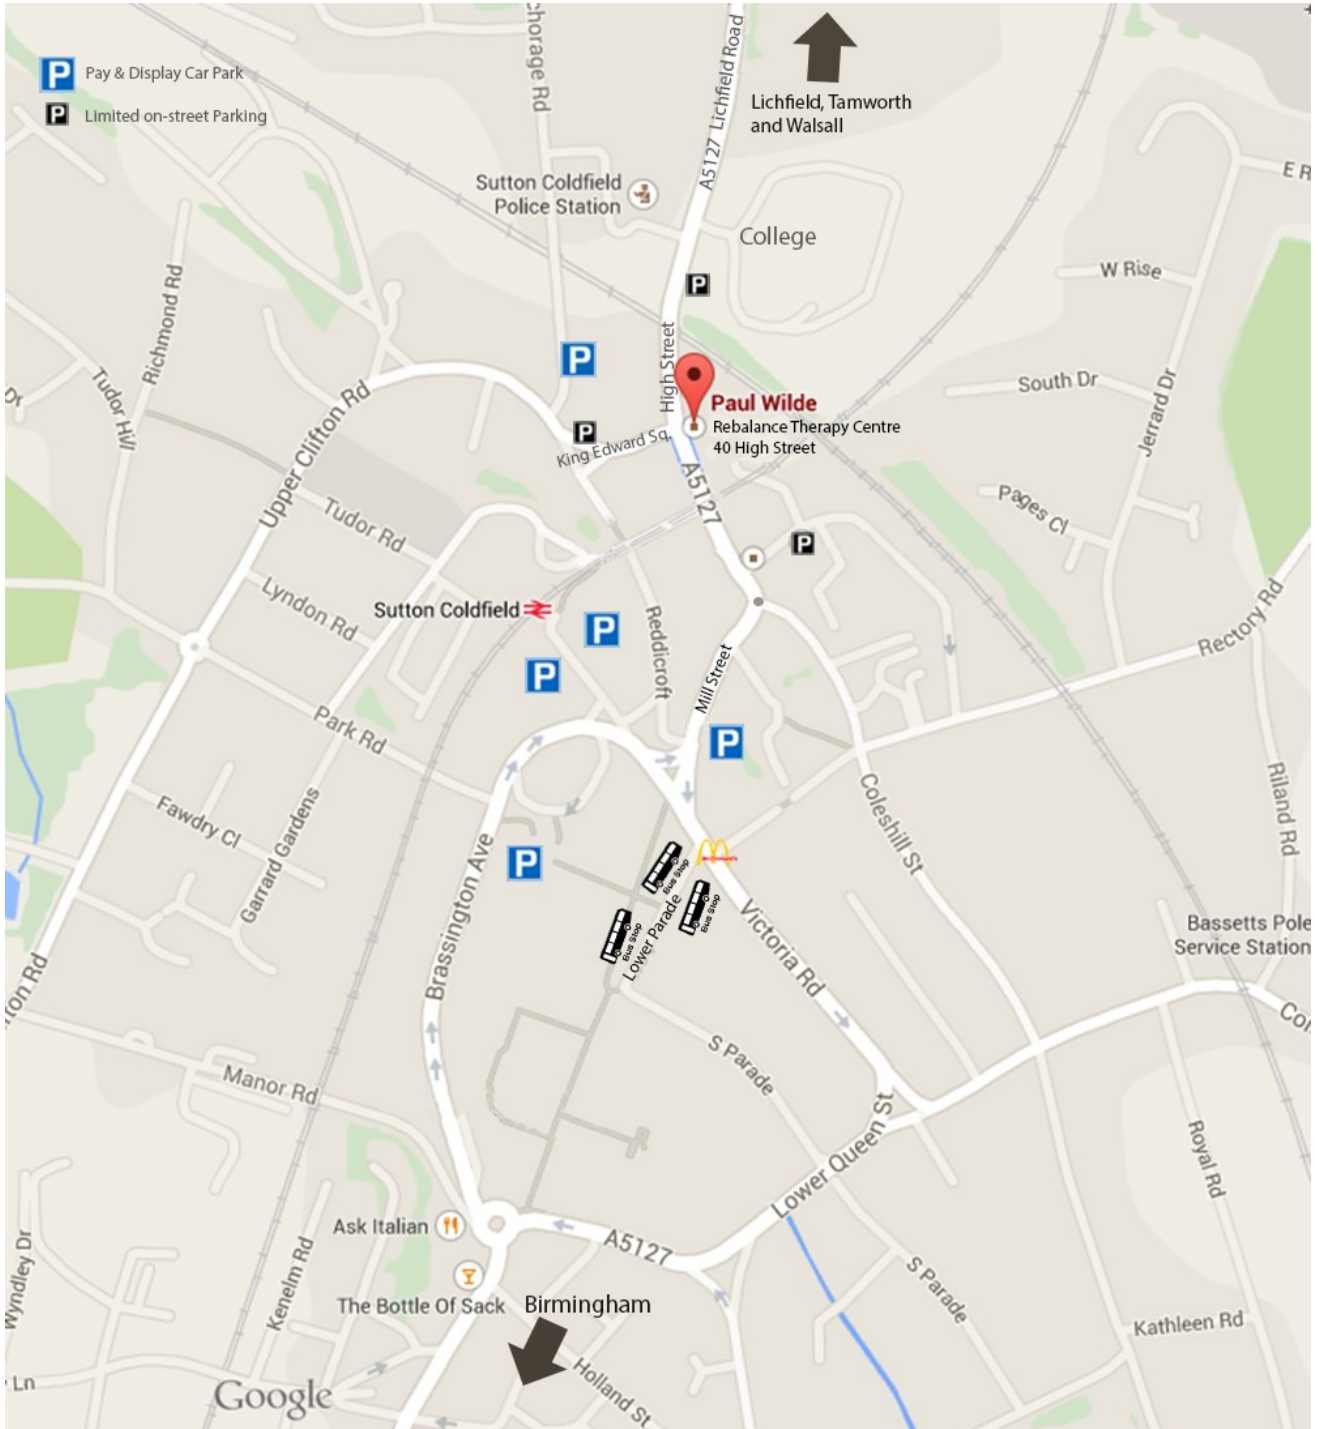

Paul Wilde
Rebalance Therapy Centre
40 High Street
Sutton Coldfield
B72 1UP